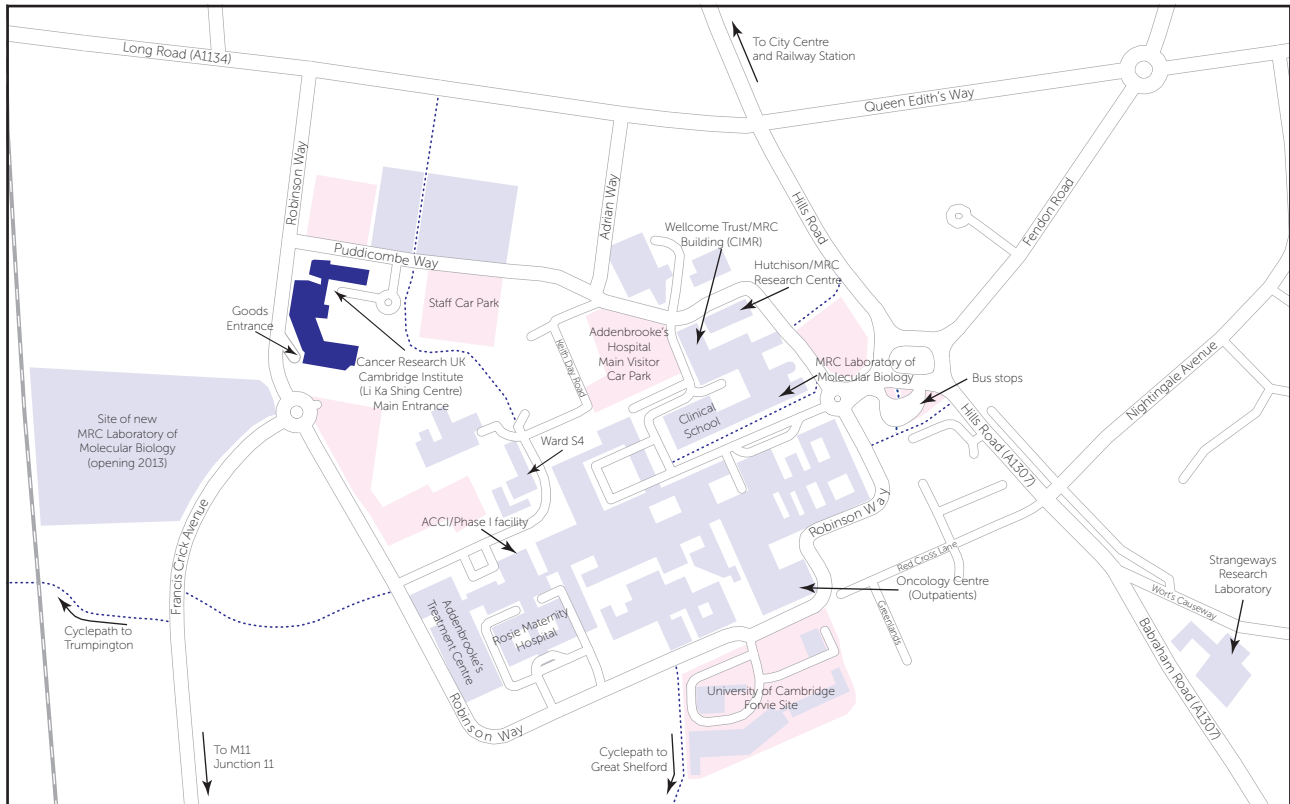

Finding the Cancer Research UK Cambridge Institute

By road: from M11 junction 11, follow the signs to Addenbrooke's Biomedical Campus, or follow the signs to Trumpington Park and Ride and take the Guided Bus..

By rail: take the train to Cambridge Station, then take the Guided Bus (Route A to Trumpington Park and Ride) or Stagecoach Citi 1, Citi 7 or Citi 8 bus to Addenbrooke's Bus Station.

By air: the nearest airport to the CRUKCI is London Stansted Airport.